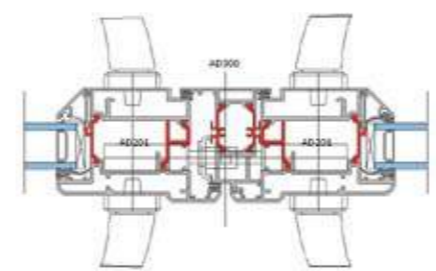

Design Features

- Designed specifically for the UK market place
- Unique Polyamide Euro groove design (Patent Pending)
- Sculptured detail that creates a picture frame view through the door
- Designed to incorporate standard and security hardware using the same prep detail
- Accepts a full range of restrictors and access control devices
- Available as a standard door option or with PAS23 / PAS24 upgrade

Interlock Detail