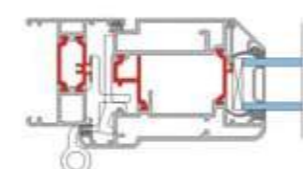

Design Features

- Designed specifically for the UK market place
- Unique Polyamide Euro groove design (Patent Pending)
- Sculptured detail that creates a picture frame view through the door
- Designed to incorporate standard and security hardware using the same prep detail
- Accepts a full range of restrictors and access control devices
- Available as a standard door option or with PAS23 / PAS24 upgrade

Interlock Detail

Cill Detail

Jamb Detail

Blyweert Beaufort Aluminium Limited
Imperial Park, Celtic Way, Newport, NP10 8BE

Tel: 01633 81 04 40

Fax: 01633 81 60 04

Email: info@blyweertbeaufort.com

www.blyweertbeaufort.com