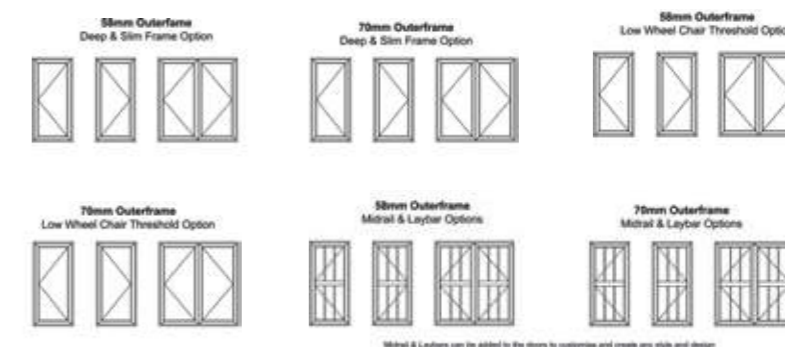

beaufort[®] Range

Advanced Plus **Residential Entrance Doors**

Make an individual statement and add value to your home
with a secure new Advanced Plus Entrance Door.

www.blyweertbeaufort.com

Sizing

Minimum Height	Maximum Height
1800mm	2400mm**
Minimum Width	Maximum Width
700mm	2000mm**
Maximum Sash Weight	
80kgs**	

Variations
Individual panel width not to exceed 1000mm
Panels heights, widths and weights are dependent on style and design.
**The sizes detailed above are for guidance only.
Please contact our Technical Office for further details

Configurations

Advanced Plus Entrance Doors are available in a wide range of styles and designs. Doors are made to your exacting requirements and can include Georgian, diamond and leaded designs in the glass, decorative aluminium panels and a choice of hardware.

Options

- Inward and outward opening for both single and double doors
- Slim and deep outerframes including low thresholds to suit any application
- Glazing size range of 28mm to 44mm
- Low threshold option to comply to Part M – Building Regulation
- Full range of suited and customisable hardware
- Available in any standard RAL colour and dual colour option