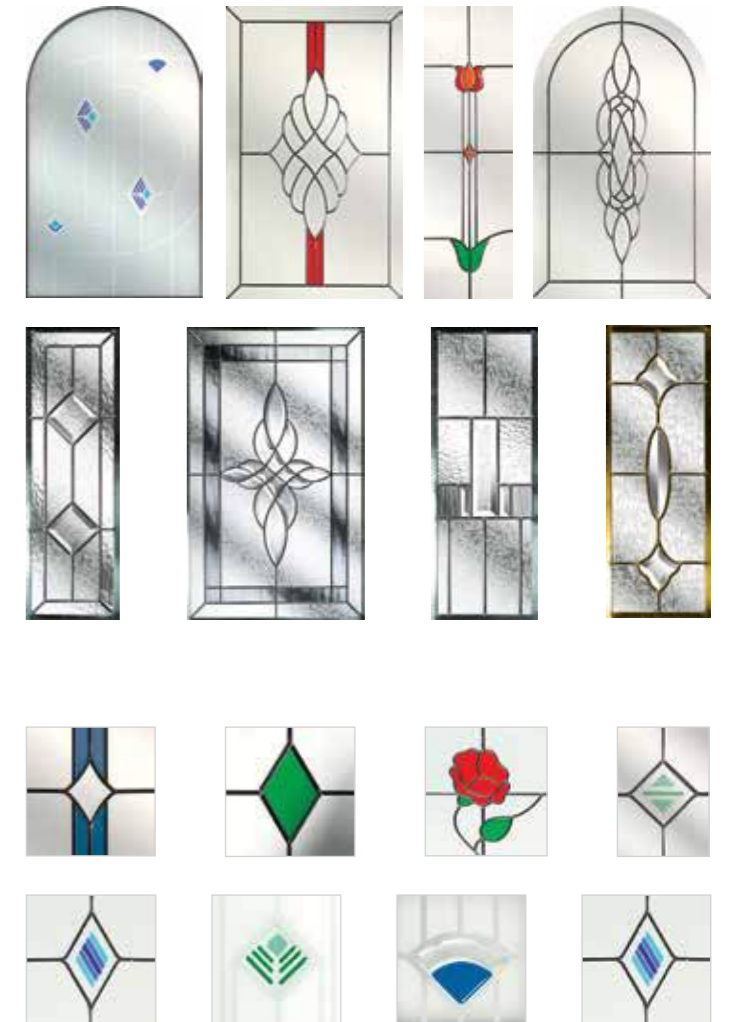

We are confident that our high quality hardware will add the perfect individual touch to your windows, doors or conservatory.

Hardware Colours

White, Black, Chrome and Gold are available. Other colours may be available on request.

Door Handles

Knockers

Window Handles

Letterplates

Numerals

Door Chains

Glass

Choose from a wide selection of decorative patterns and obscurity levels to match your door style - from floral to traditional and fusion to bevelled in a choice of colours.

We offer an array of feature and security glasses, available in standard toughened or laminated finishes. We have a wide range of decorative glass styles for you to select from!

Please speak with one of our team for details.