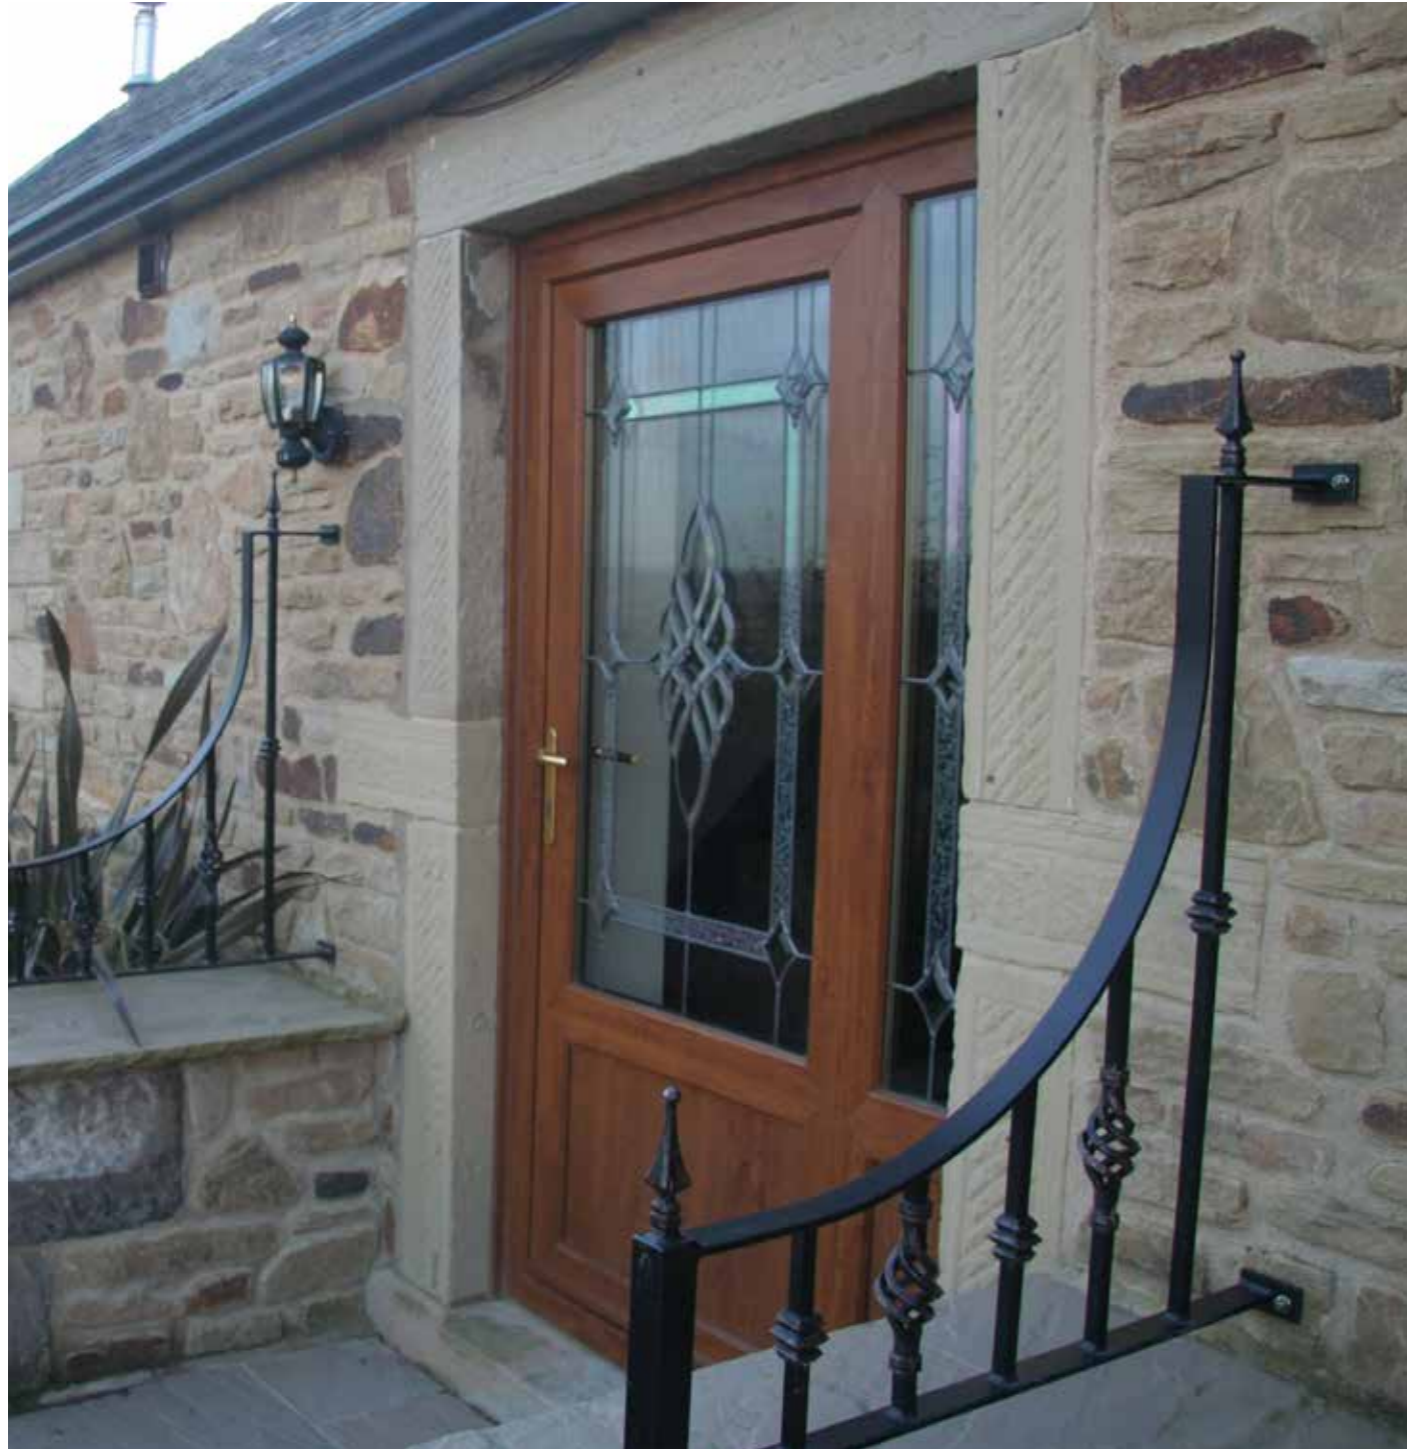

Opening the DOOR to quality and style.

PVC-U Residential Doors

Residential Doors are the perfect choice for both front and back doors. We offer a wide variety of decorative PVC-U door panels and glass units for you to create a truly unique entrance to your home.

Side panels, aluminium low thresholds (Part 'M' compliant) and midrail letterplates are all options available on the residential door - as too is our exclusive range of hardware.