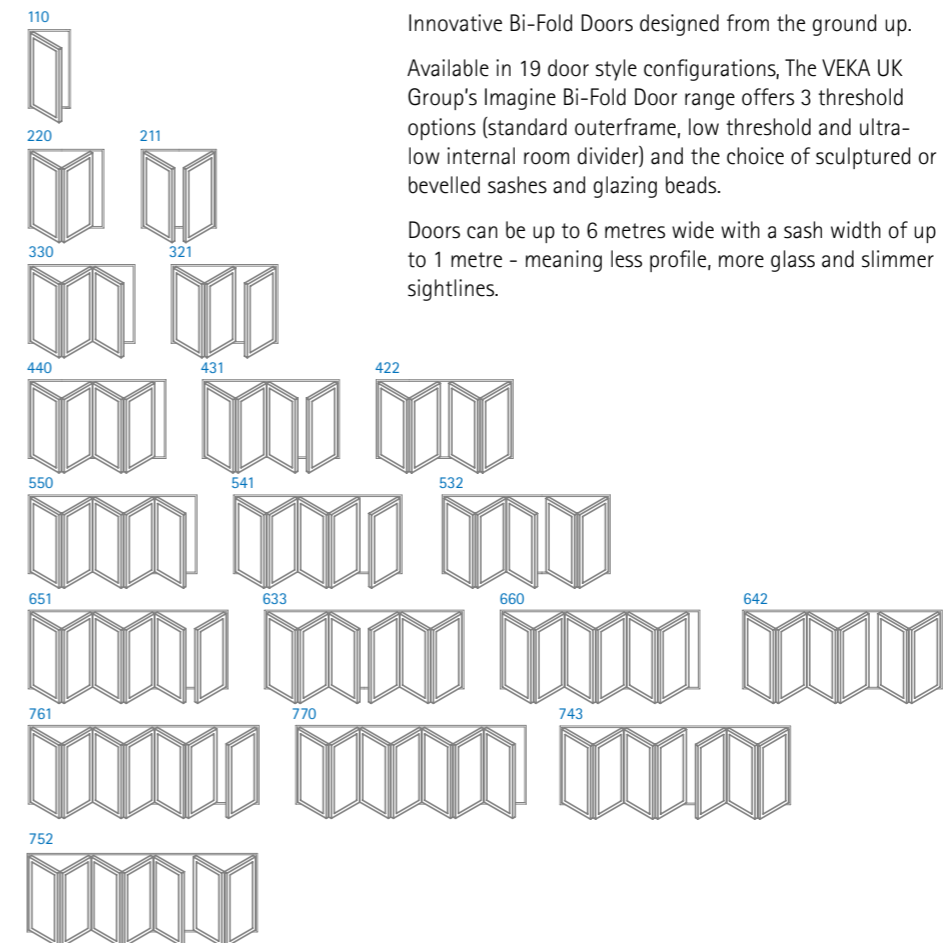

Bi-Fold Doors create synergy between rooms of all shapes and sizes to seamlessly connect your living space whether indoors or outdoors.

Before

After

The *Imagine* Bi-Fold Door makes an attractive alternative to a traditional sliding patio door, completely opening your home up to the garden or patio.

Imagine Bi-Fold Doors are available in a range of 19 different styles as shown - the choice is yours!

Innovative Bi-Fold Doors designed from the ground up.

Available in 19 door style configurations, The VEKA UK Group's *Imagine* Bi-Fold Door range offers 3 threshold options (standard outerframe, low threshold and ultra-low internal room divider) and the choice of sculptured or bevelled sashes and glazing beads.

Doors can be up to 6 metres wide with a sash width of up to 1 metre - meaning less profile, more glass and slimmer sightlines.

Ask for a copy of our Bi-Fold Doors brochure

Beautiful DOORS to transform your home.